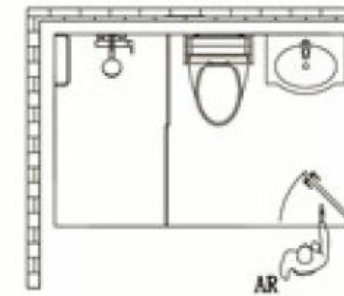

1 Ground Floor
1:50

2 Section I
1:50

内部尺寸 / internal dimension 2200mm

LD1422

LEGEND

- CPD CLIPBOARD
- CT COOKTOP
- DRW DRAWER
- DW DISHWASHER
- F FRIDGE
- FG FIXED GLASS
- O COMPACT MULTI-FUNCTION OVEN
- O/H OVERHEAD CLIPBOARD
- R ROBE
- S SINK
- SH SHELF
- SHR SHOWER
- TR TOWEL RAIL
- WC TOILET
- W/D WASHER DRYER COMBO