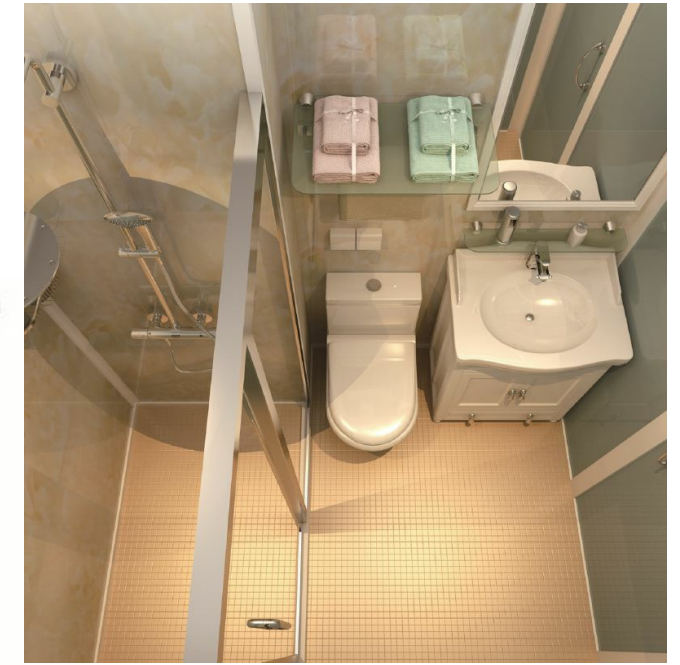

1 Ground Floor
1:50

2 Section I
1:50

内部尺寸 / internal dimension 2200mm

LD1422

LEGEND

- CPD CLIPBOARD
- CT COOKTOP
- DRW DRAWER
- DW DISHWASHER
- F FRIDGE
- FG FIXED GLASS
- O COMPACT MULTI-FUNCTION OVEN
- O/H OVERHEAD CLIPBOARD
- R ROBE
- S SINK
- SH SHELF
- SHR SHOWER
- TR TOWEL RAIL
- WC TOILET
- W/D WASHER DRYER COMBO