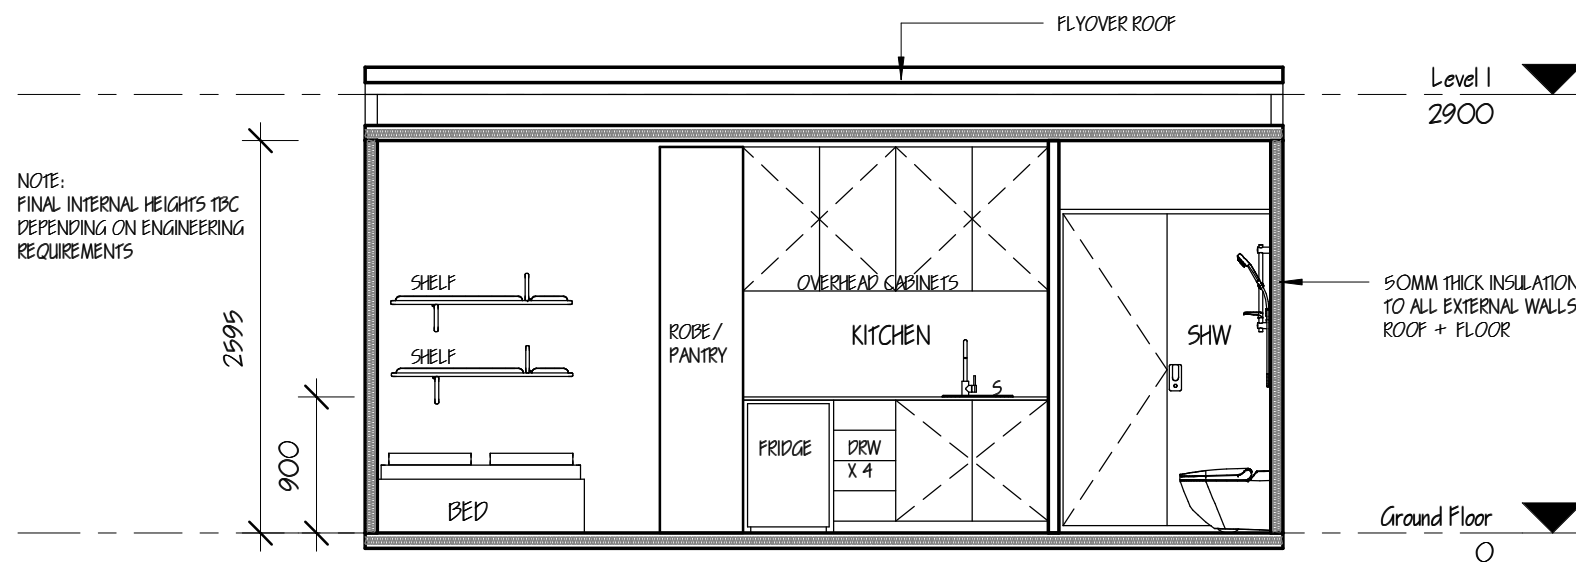

1 Ground Floor
1:50

2 Section I
1:50

内部尺寸 / internal dimension 2200mm

LD1422

LEGEND

- CPD CLIPBOARD
- CT COOKTOP
- DRW DRAWER
- DW DISHWASHER
- F FRIDGE
- FG FIXED GLASS
- O COMPACT MULTI-FUNCTION OVEN
- O/H OVERHEAD CLIPBOARD
- R ROBE
- S SINK
- SH SHELF
- SHR SHOWER
- TR TOWEL RAIL
- WC TOILET
- W/D WASHER DRYER COMBO

HFD83
BI-FOLDING DOOR